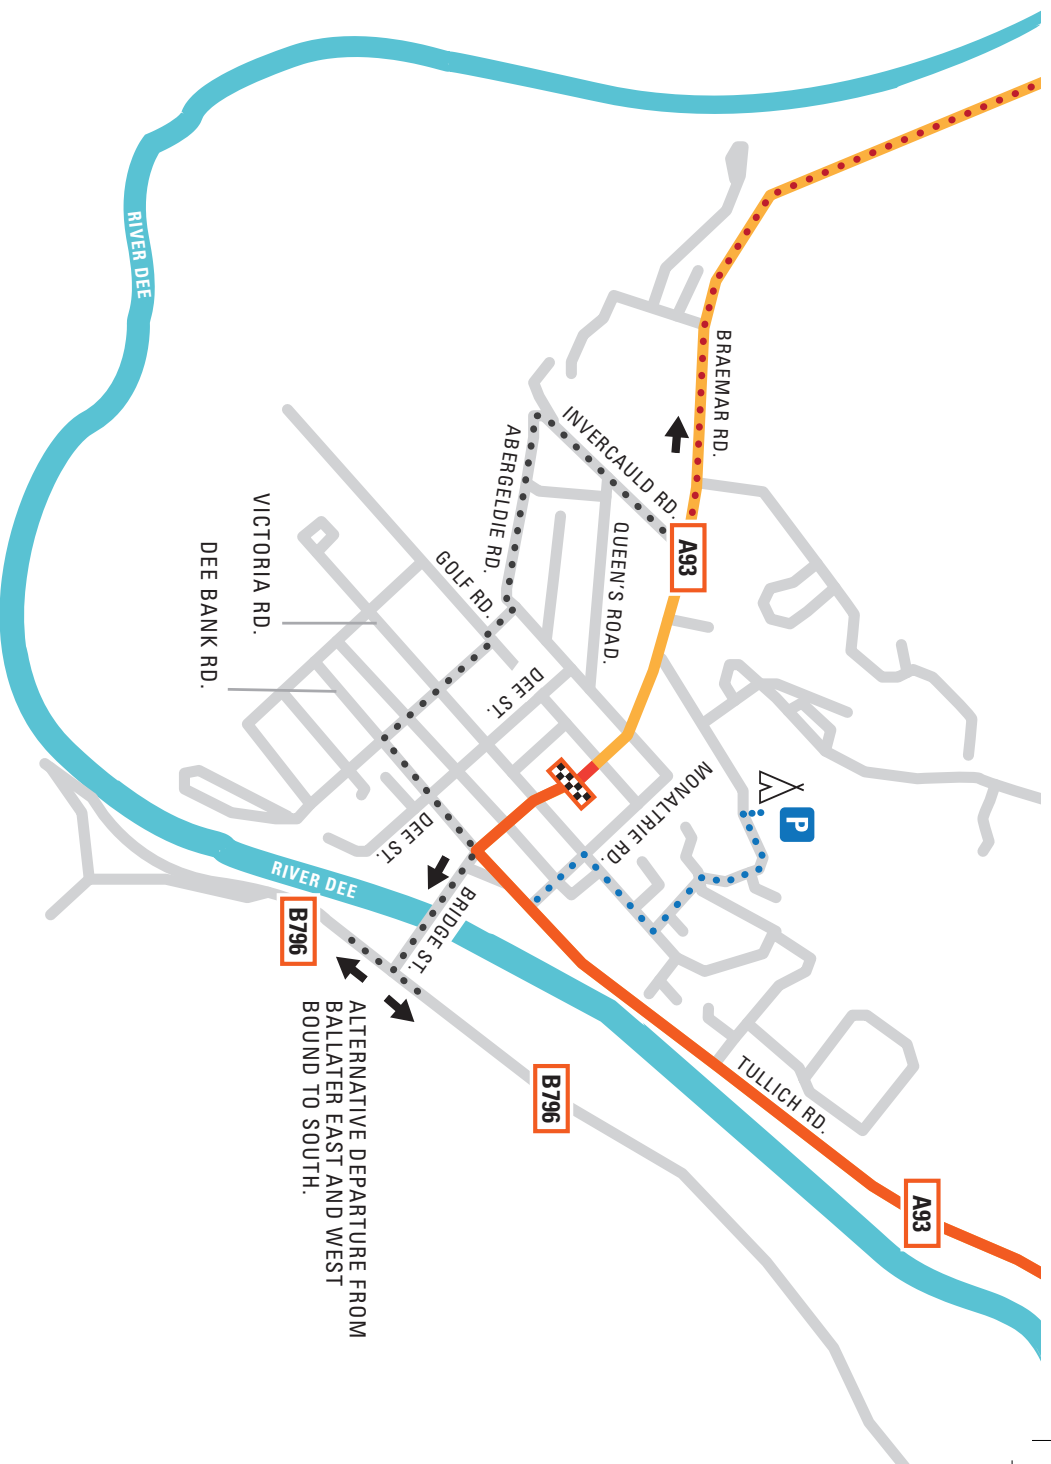

BALLATER
 Welcomes visitors
 to The Royal
 Deeside Cycling
 Festival 17th-18th
 September

**BALLATER
 CENTRE
 TRAFFIC
 MANAGEMENT
 PLAN**
 18th September
ONLY

 **START / FINISH**
 Village & Medical

 **Direction**
 Direction of travel

 **CAMPING - MONALTRIE PARK**

 **PARKING - THROUGH MONALTRIE PARK**

TRAFFIC MANAGEMENT RESTRICTIONS -
 ROAD CLOSED 05:25 - 07:20 THEN OPEN HEADING INTO TOWN

 ROAD CLOSED 05:25 - 07:20

 EVENT START ROUTE TO CARPARK/CAMPING

 VEHICLE TRAVEL TO & FROM WEST

 SOUTH DEE - Vehicle route to & from East & West
 (roads connecting this can be used)

ALTERNATIVE DEPARTURE FROM
 BALLATER EAST AND WEST
 BOUND TO SOUTH.